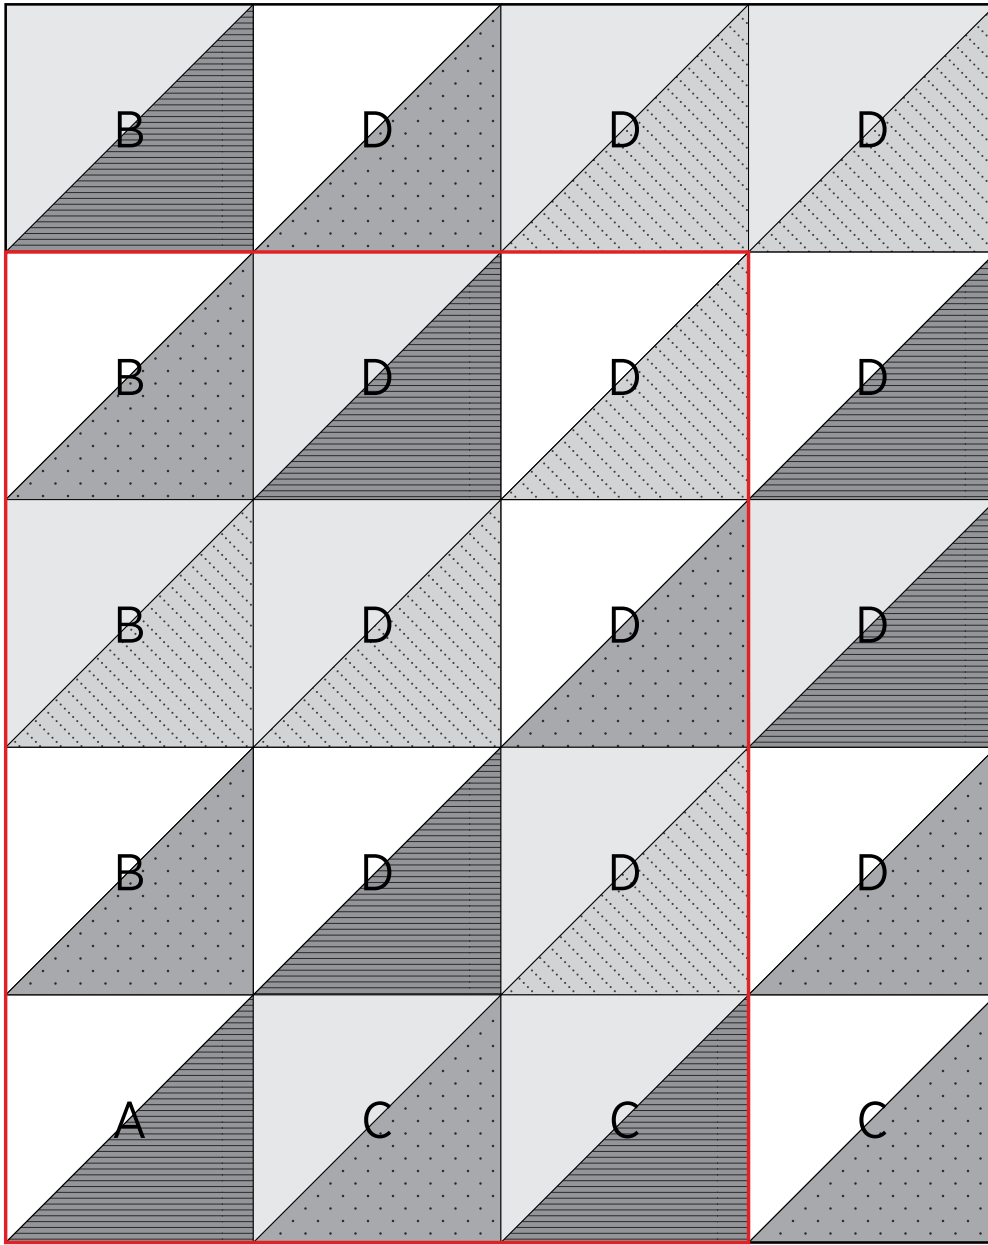

Prism Blanket

PATTERN SCHEMATIC

Crib Size

Throw Size

KEY

-  MC 1
-  MC 2
-  CC 1
-  CC 2
-  CC 3