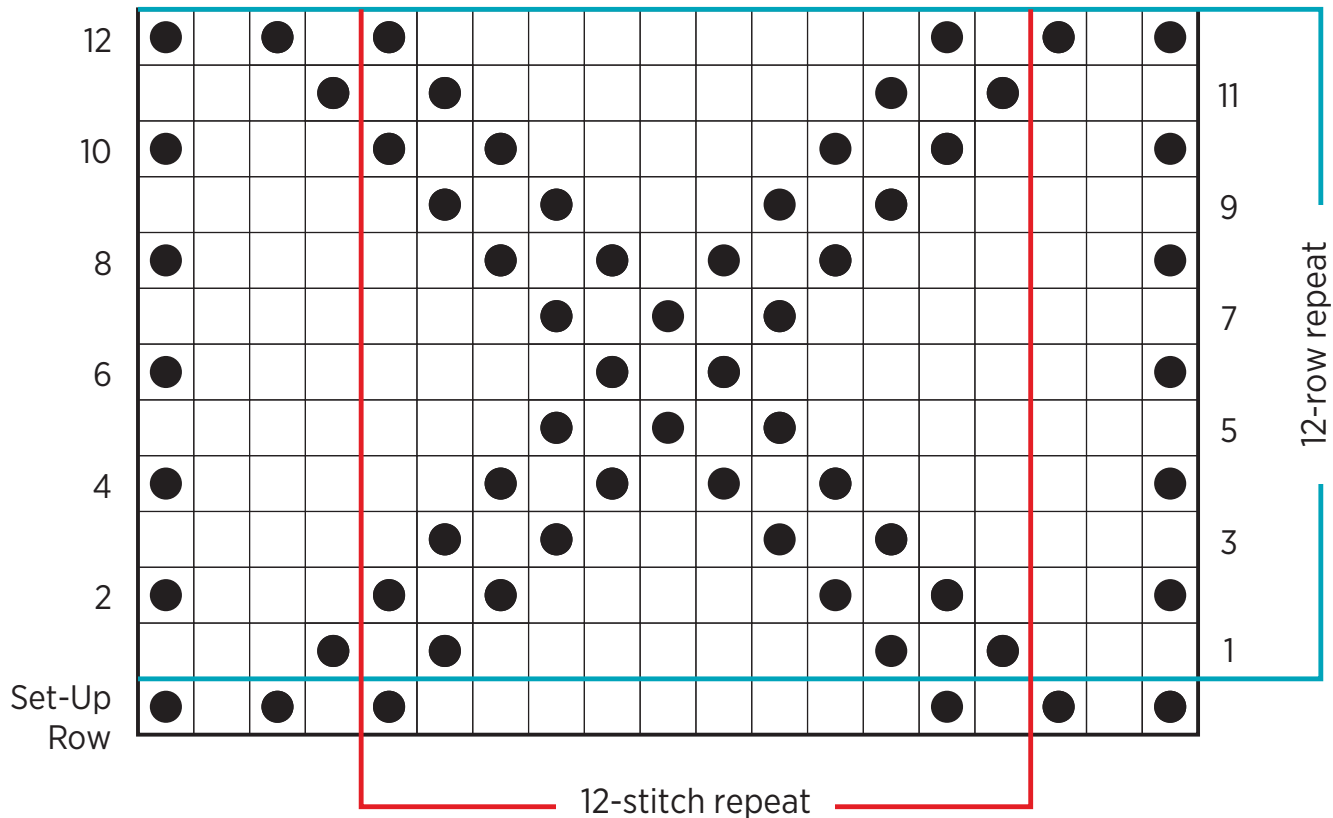

# Arbor Blanket

## PATTERN CHART

### KEY

- knit on right side (k), purl on wrong side (p)
- purl on right side (p), knit on wrong side (k)