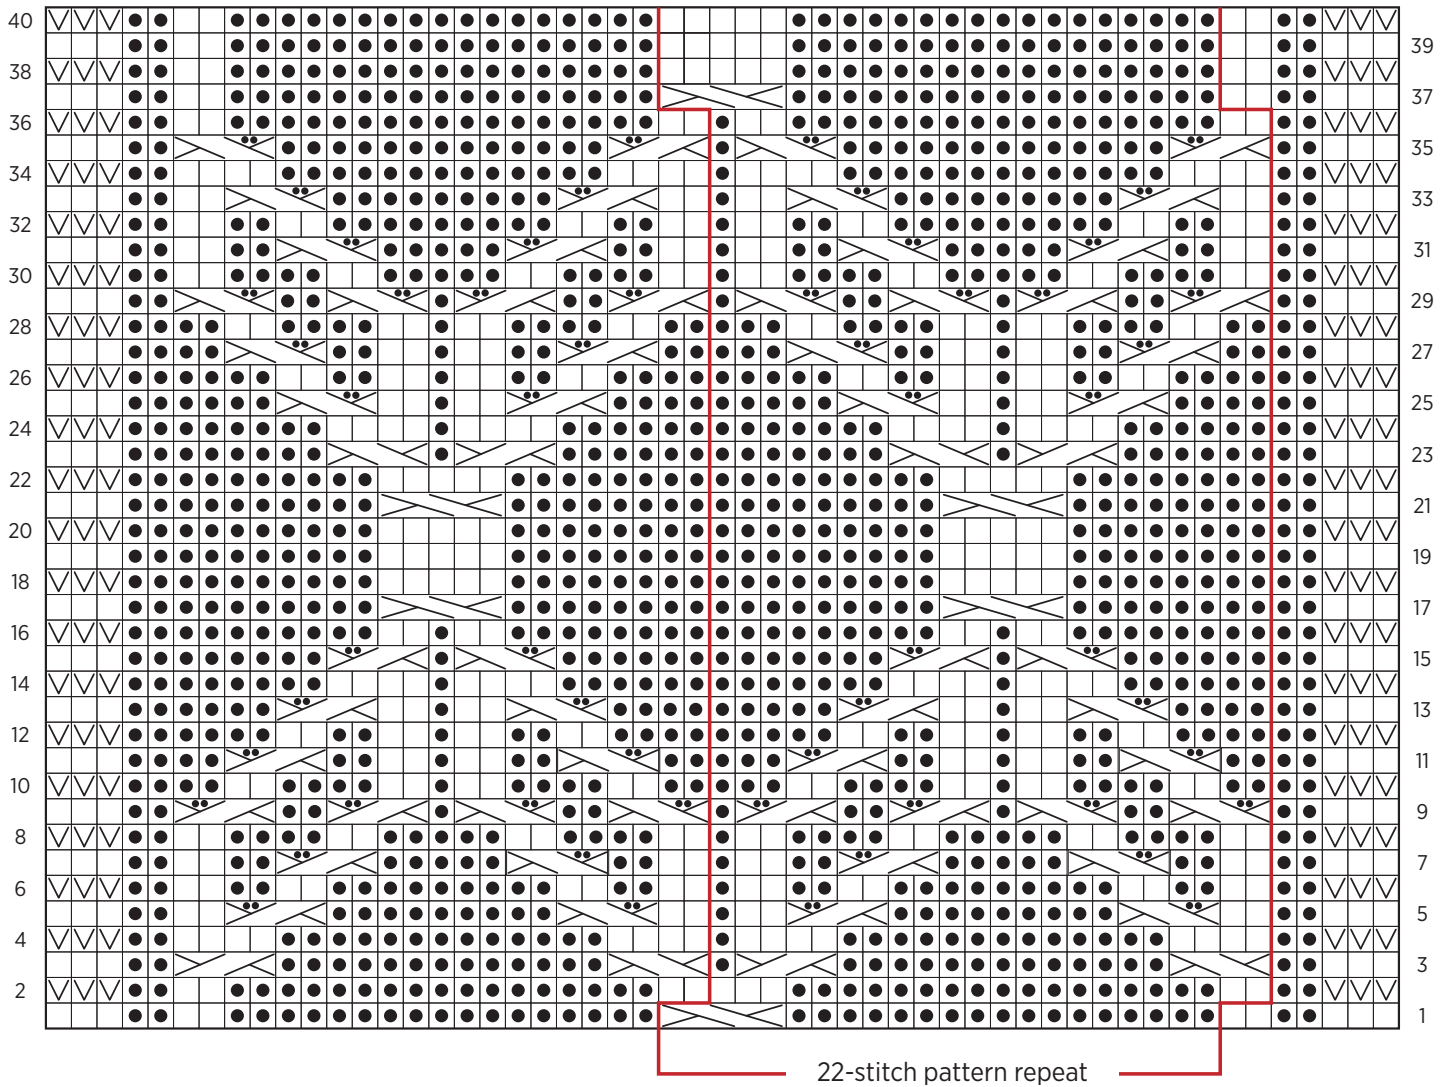

Entwined Wrap

PATTERN CHART

KEY

- | | | | |
|-------------------------------------|--|--|--------------------------------|
| <input type="checkbox"/> | knit on right side (k), purl on wrong side (p) | | Cable 4 Front (C4F) |
| <input checked="" type="checkbox"/> | purl on right side (p), knit on wrong side (k) | | Cable 4 Back (C4B) |
| <input checked="" type="checkbox"/> | slip 1 with yarn in front (wyif) on wrong side | | 2/2 Left Purl Cross (2/2 LPC) |
| | | | 2/2 Right Purl Cross (2/2 RPC) |
| | | | Cable 5 Front (C5F) |