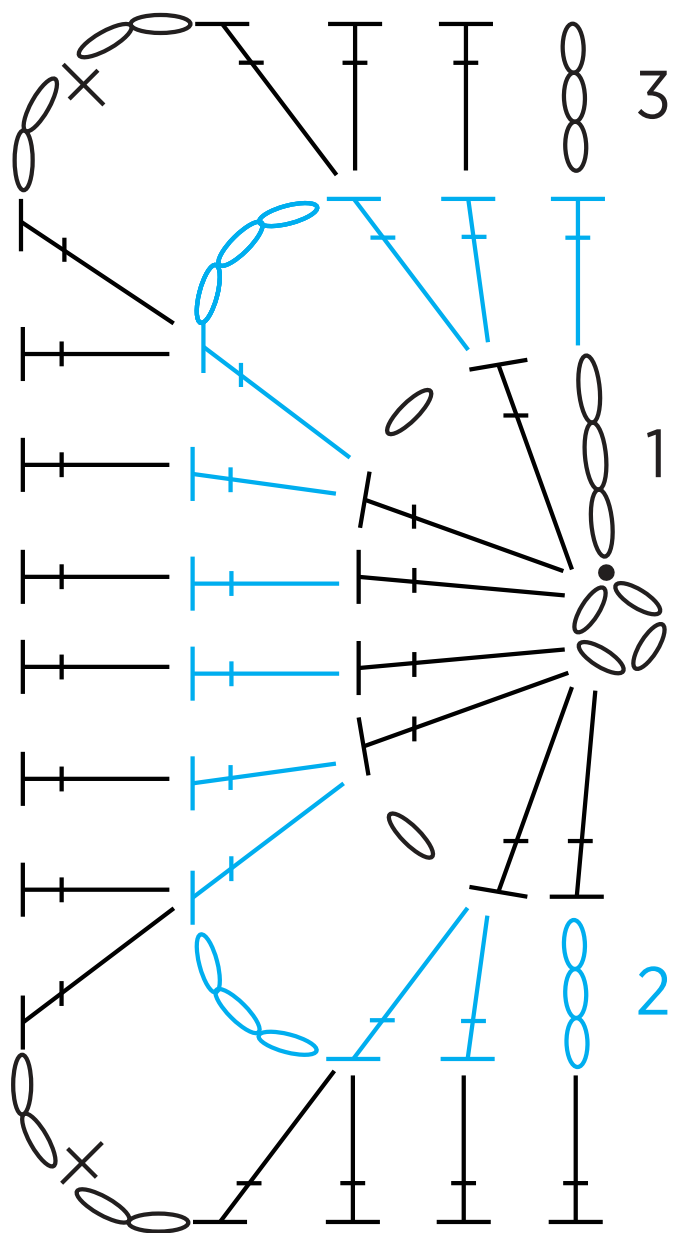

Cielito Lindo Wrap

HALF SQUARE CHART

KEY

- slip stitch
- chain
- + single crochet
- ⊥ double crochet