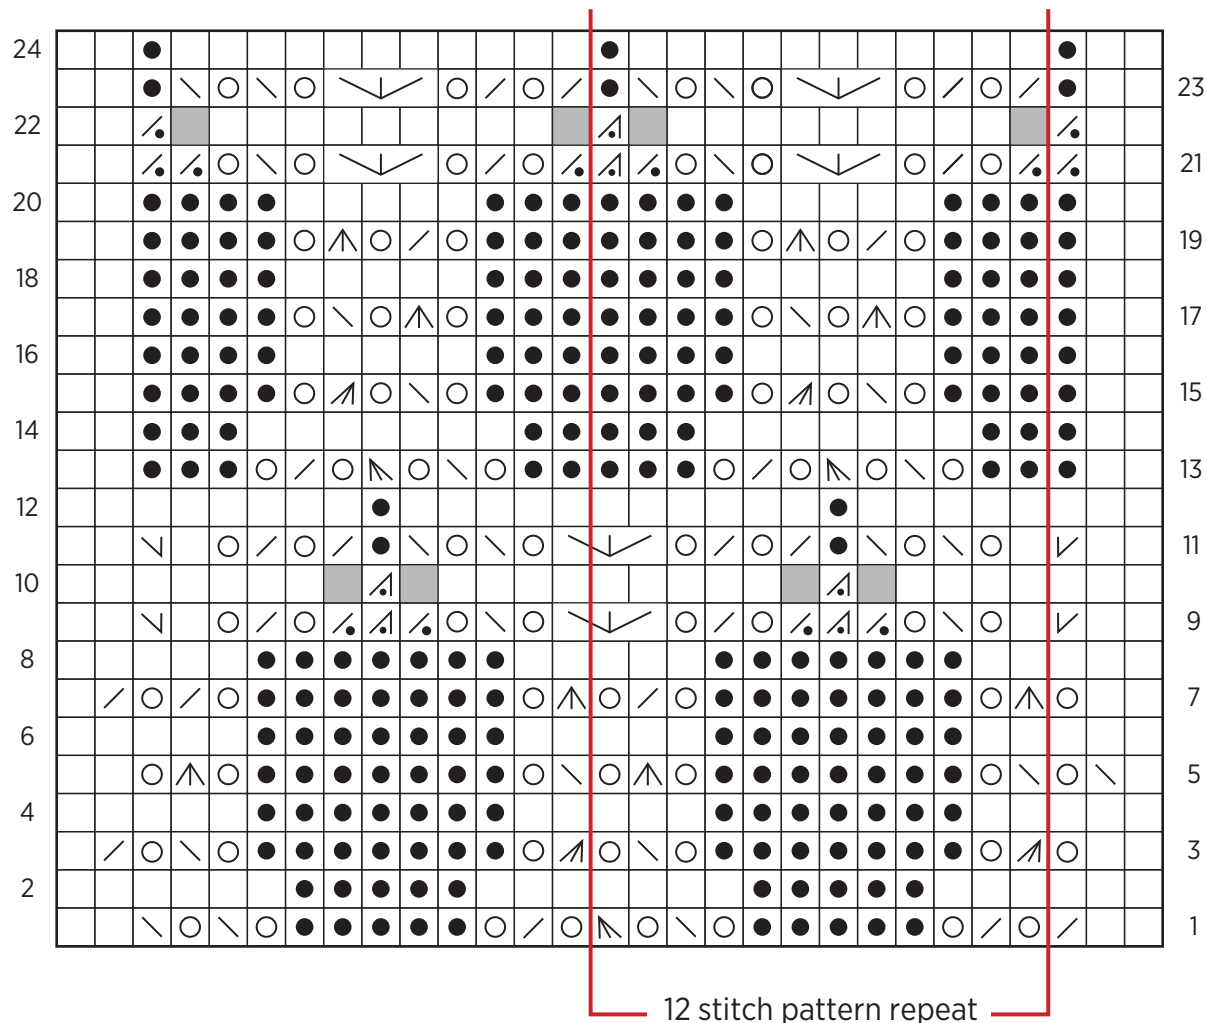

Dewdrops Wrap

PATTERN CHART

KEY

- | | |
|------------------|--------------------------------------------------------------|
| knit | slip, knit 2 together, pass the slipped stitch over |
| purl | slip 2, knit, pass slipped stitches over |
| knit 2 together | right lifted increase |
| slip, slip, knit | left lifted increase |
| yarn over | increase 2 |
| no stitch | purl 2 together on right side, knit 2 together on wrong side |
| knit 3 together | purl 3 together on right side, knit 3 together on wrong side |