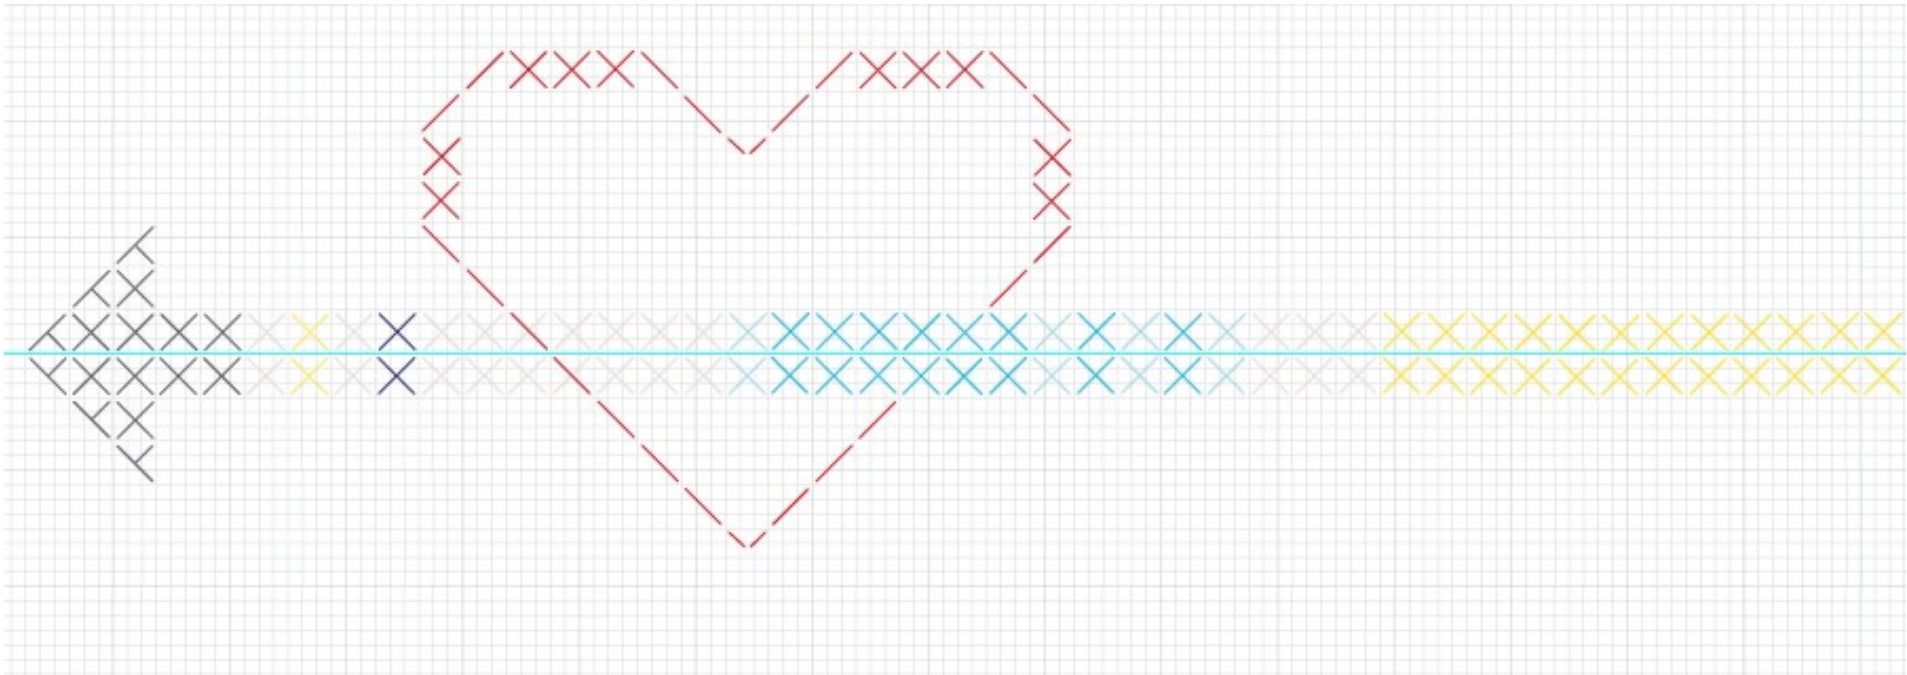

arrow diagram

Purl SOHO

A PATTERN FROM THE PURL BEE!

This pattern is copyright and the property of Purl Soho. This pattern and project are for home use only, not for resale.

arrow diagram

Purl SOHO

A PATTERN FROM THE PURL BEE!