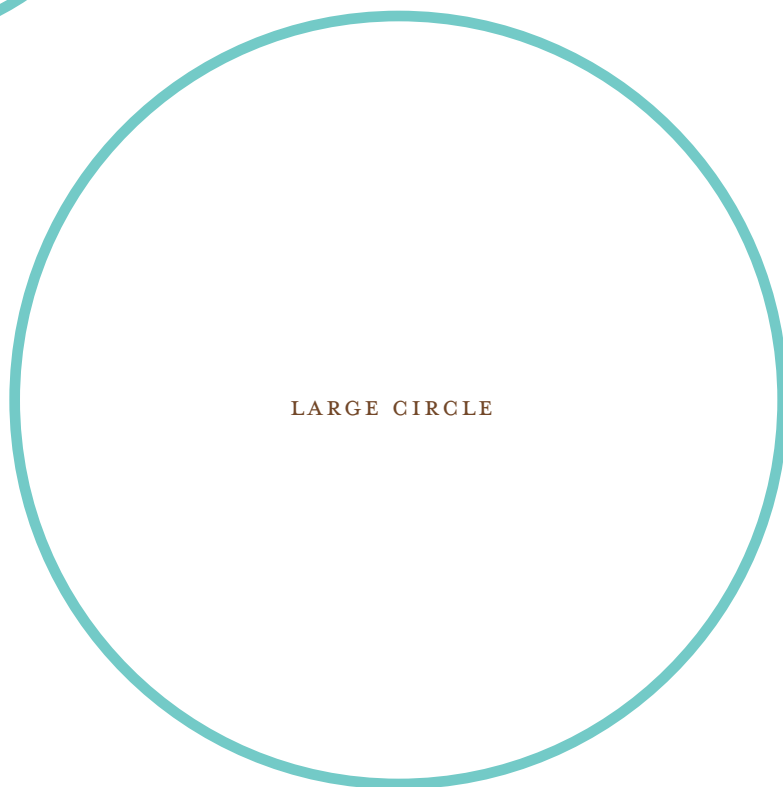

gold and silver coasters templates

Purl SOHO

A PATTERN FROM THE PURL BEE!

This pattern is copyright and the property of Purl Soho. This pattern and project are for home use only, not for resale.

SMALL CIRCLE

LARGE CIRCLE